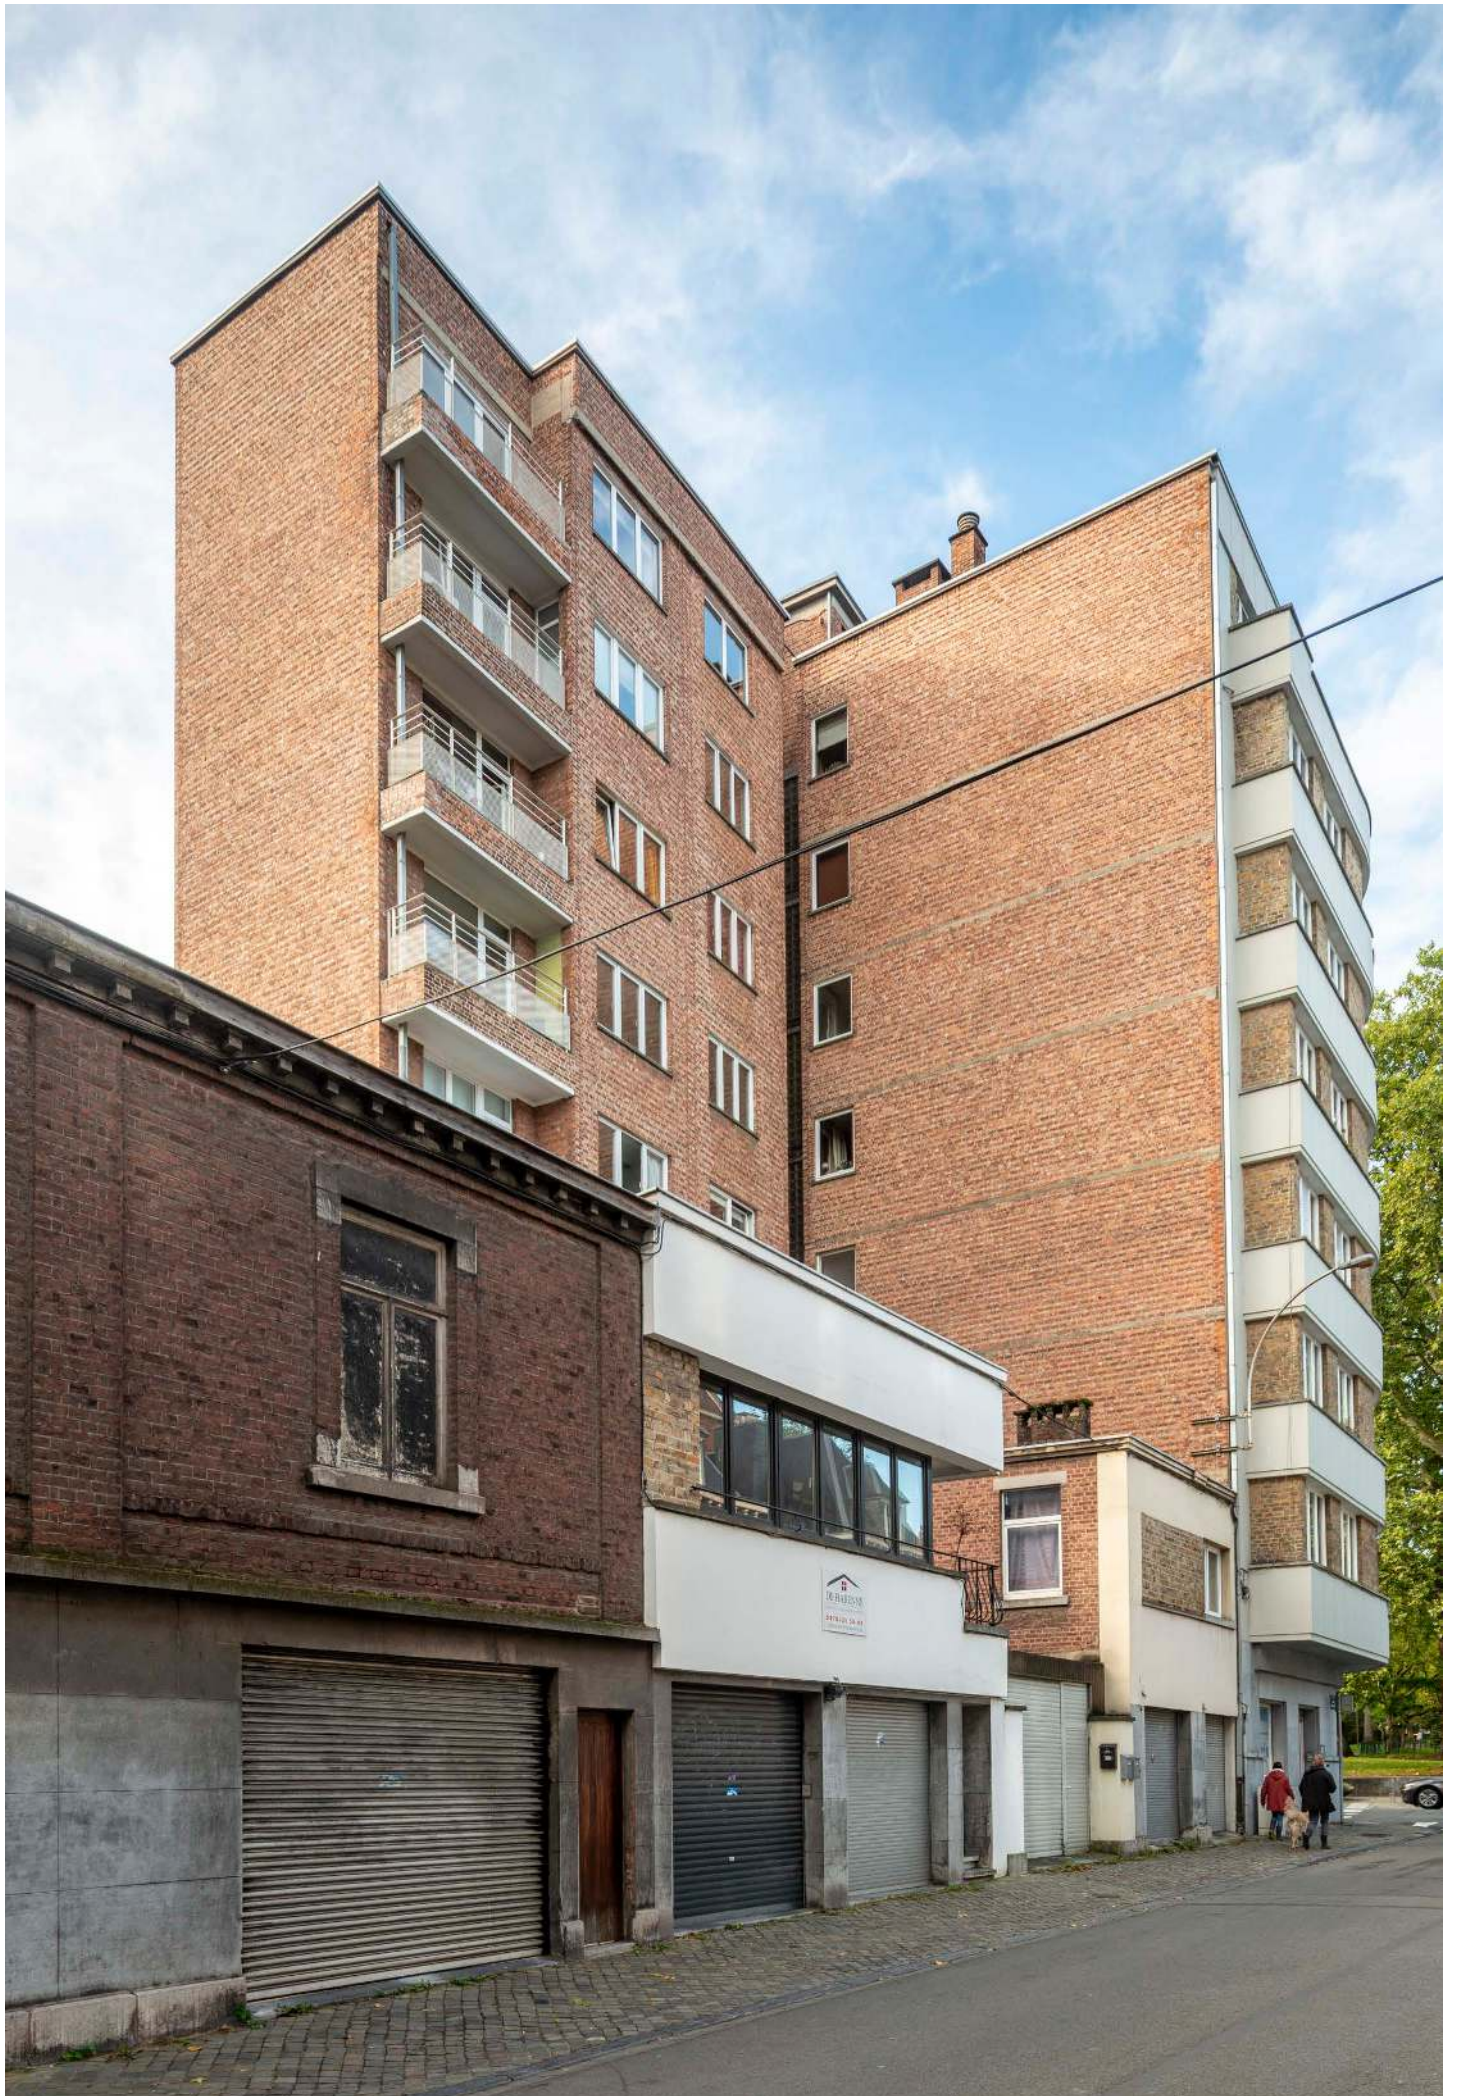

residence
moderne

8c

8b

8a

residence
moderne.

8c

8b

8a

integrale

RENOVATION DE FAÇADE

RENOVATION DE FAÇADE

FACE  FACE

Spilfer

betFIRS
PARIEZ
EN DIRE

Various posters and signs on the left side of the building, including one for 'Spilfer' and another for 'betFIRS'.

Brasserie Restaurant
Dinner drinks
Happy hours

Brasserie Restaurant
Dinner drinks
Happy hours

A black sign with white text, likely a menu or promotional sign, standing on the sidewalk.

hel.be

Haute Ecole de la Ville de Liège