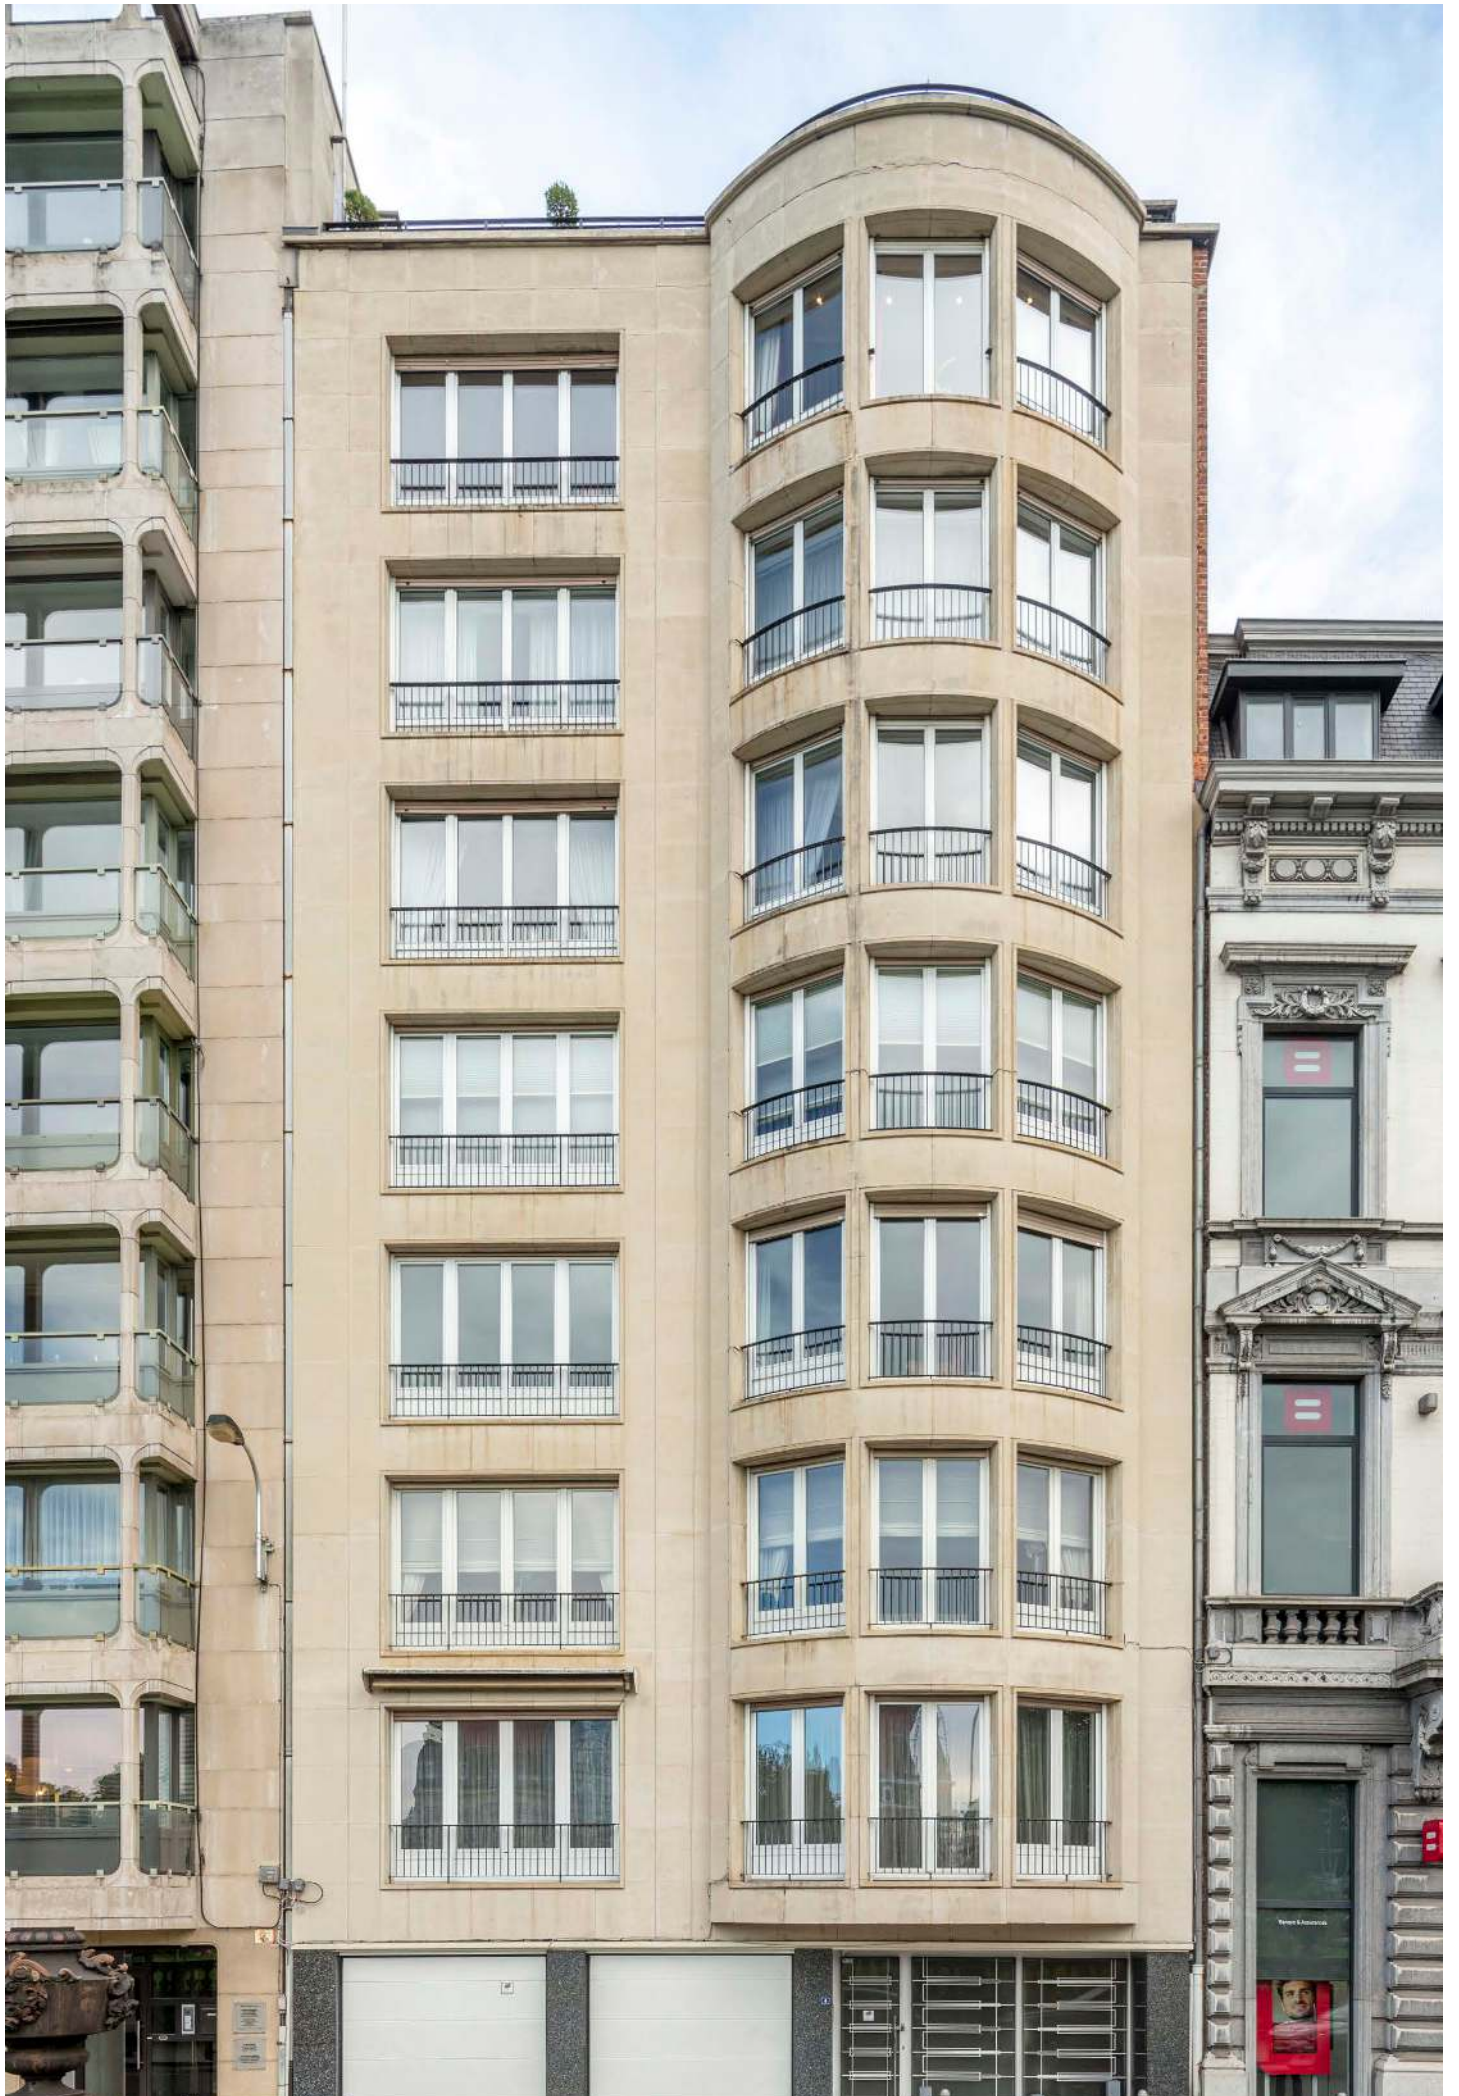

residence
moderne

8c

8b

8a

residence
moderne.

8c

8b

8a

integrale

RENOVATION DE FAÇADE

RENOVATION DE FAÇADE

FACE  FACE

Spilfer

betFIRS
PARIEZ
EN DIRE

Various posters and signs on the left side of the building, including one for 'Spilfer' and another for 'betFIRS'.

Brasserie Restaurant
Dinner drinks
Happy hours

Brasserie Restaurant
Dinner drinks
Happy hours

A black sign with white text, likely a menu or promotional sign, standing on the sidewalk.

hel.be

Haute Ecole de la Ville de Liège