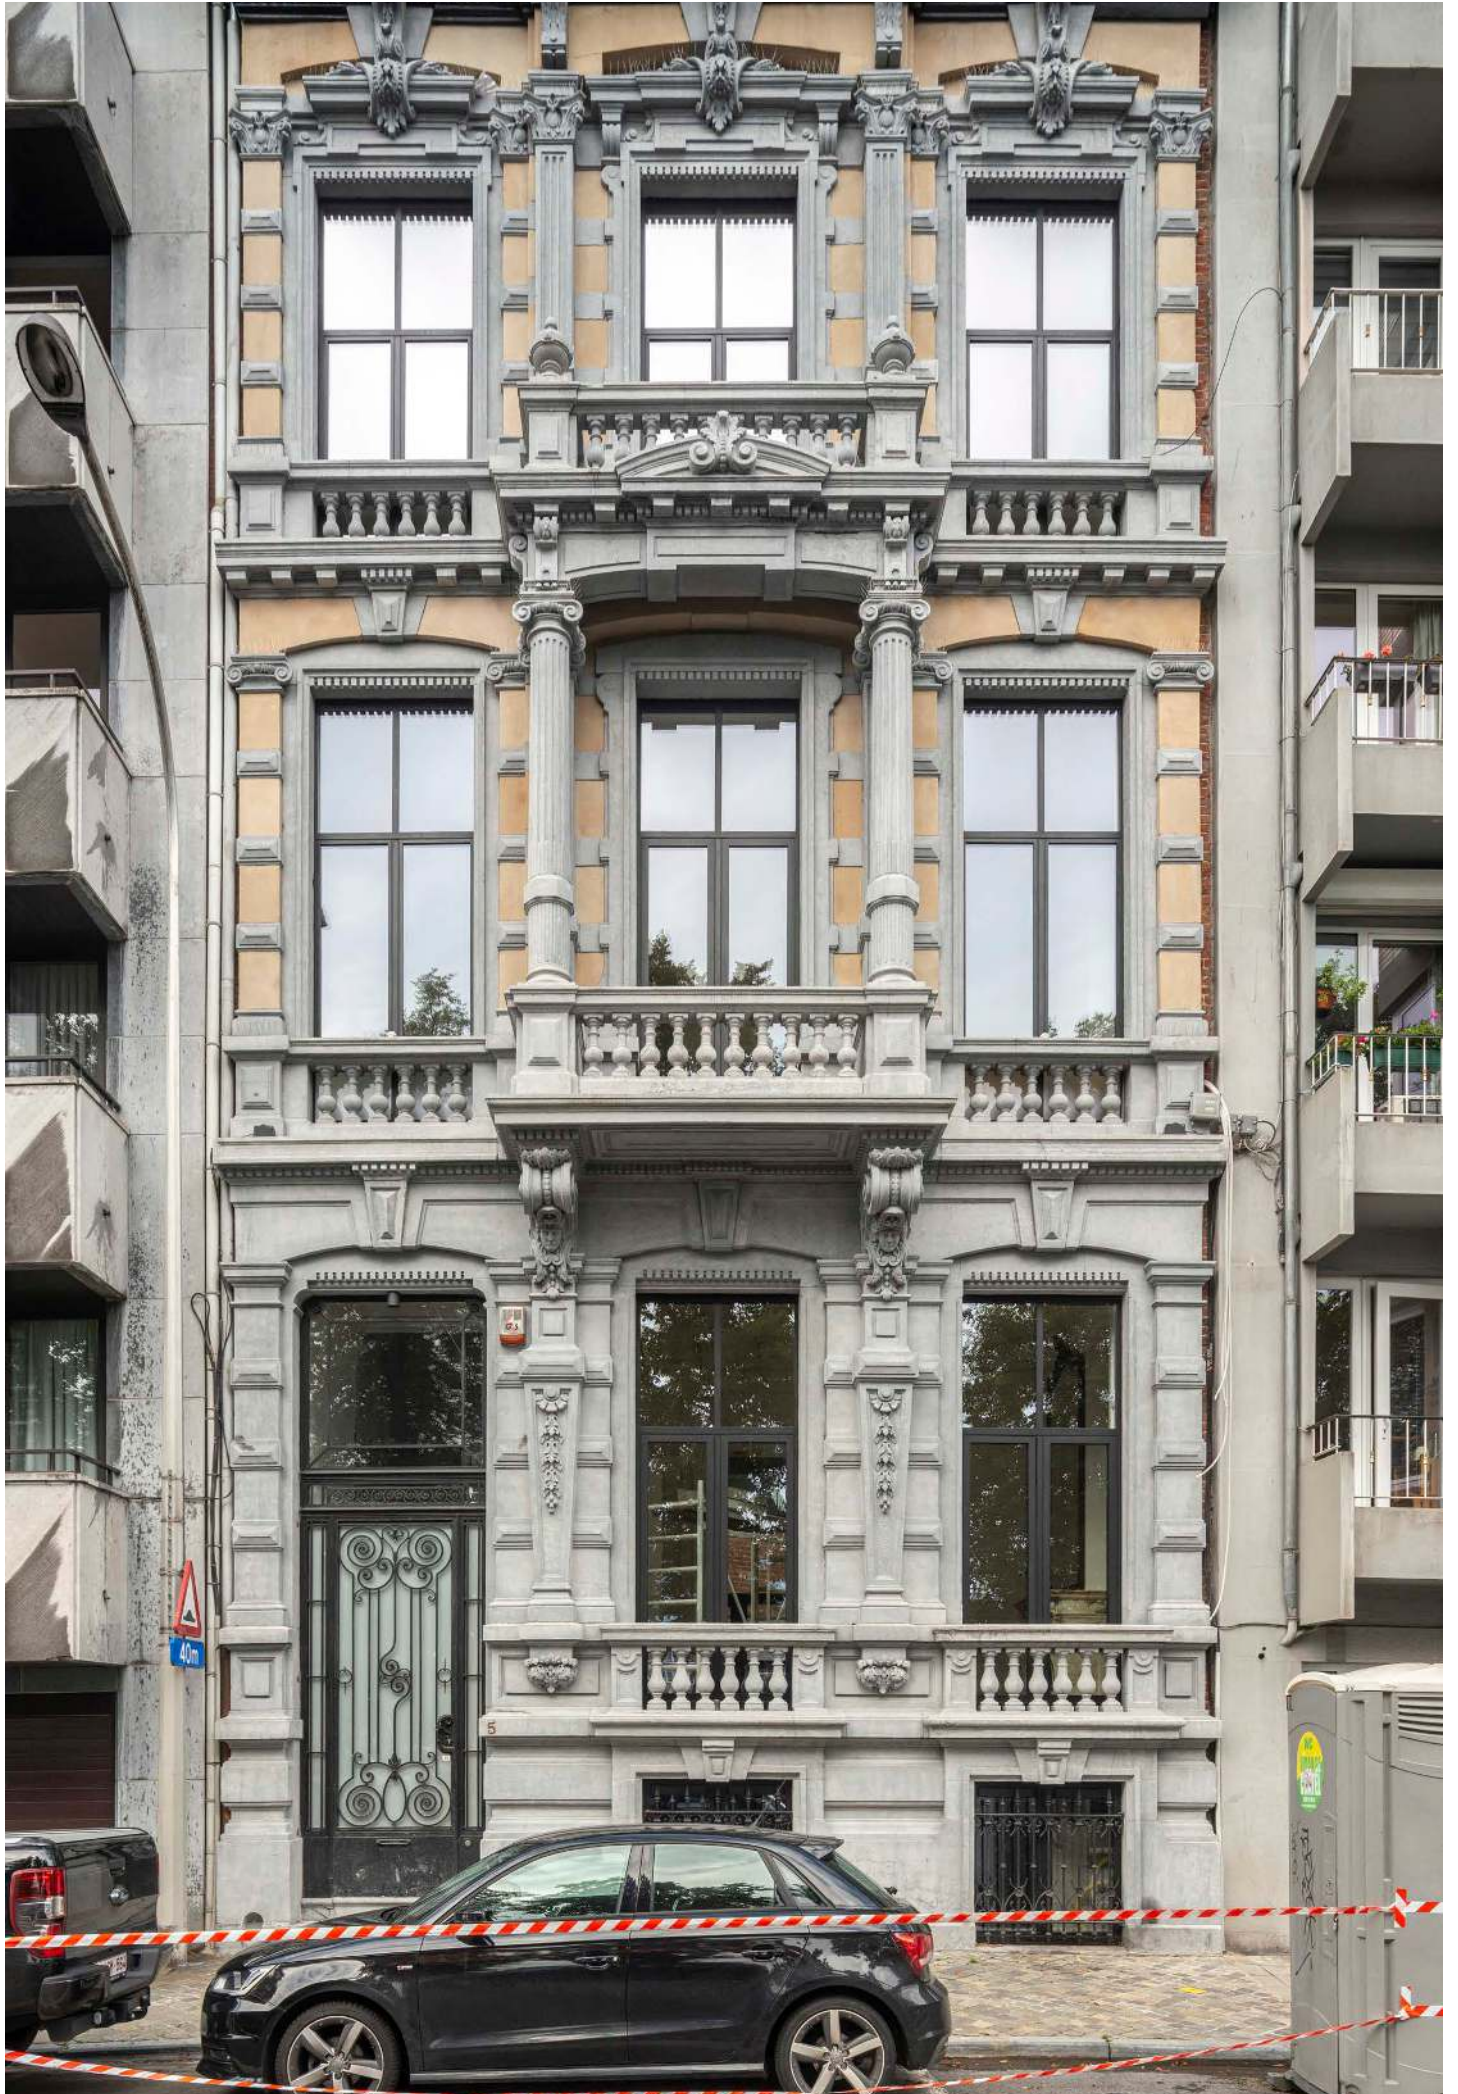

residence
moderne

8c

8b

8a

residence
moderne.

8c

8b

8a

integrale

RENOVATION DE FAÇADE

RENOVATION DE FAÇADE

FACE  FACE

Spilfer

betFIRS
PARIEZ
EN DIRE

Various posters and signs on the left side of the building, including one for 'Spilfer' and another for 'betFIRS'.

Brasserie Restaurant
Dinner drinks
Happy hours

Brasserie Restaurant
Dinner drinks
Happy hours

A black sign with white text, likely a menu or promotional sign, standing on the sidewalk.

hel.be

Haute Ecole de la Ville de Liège