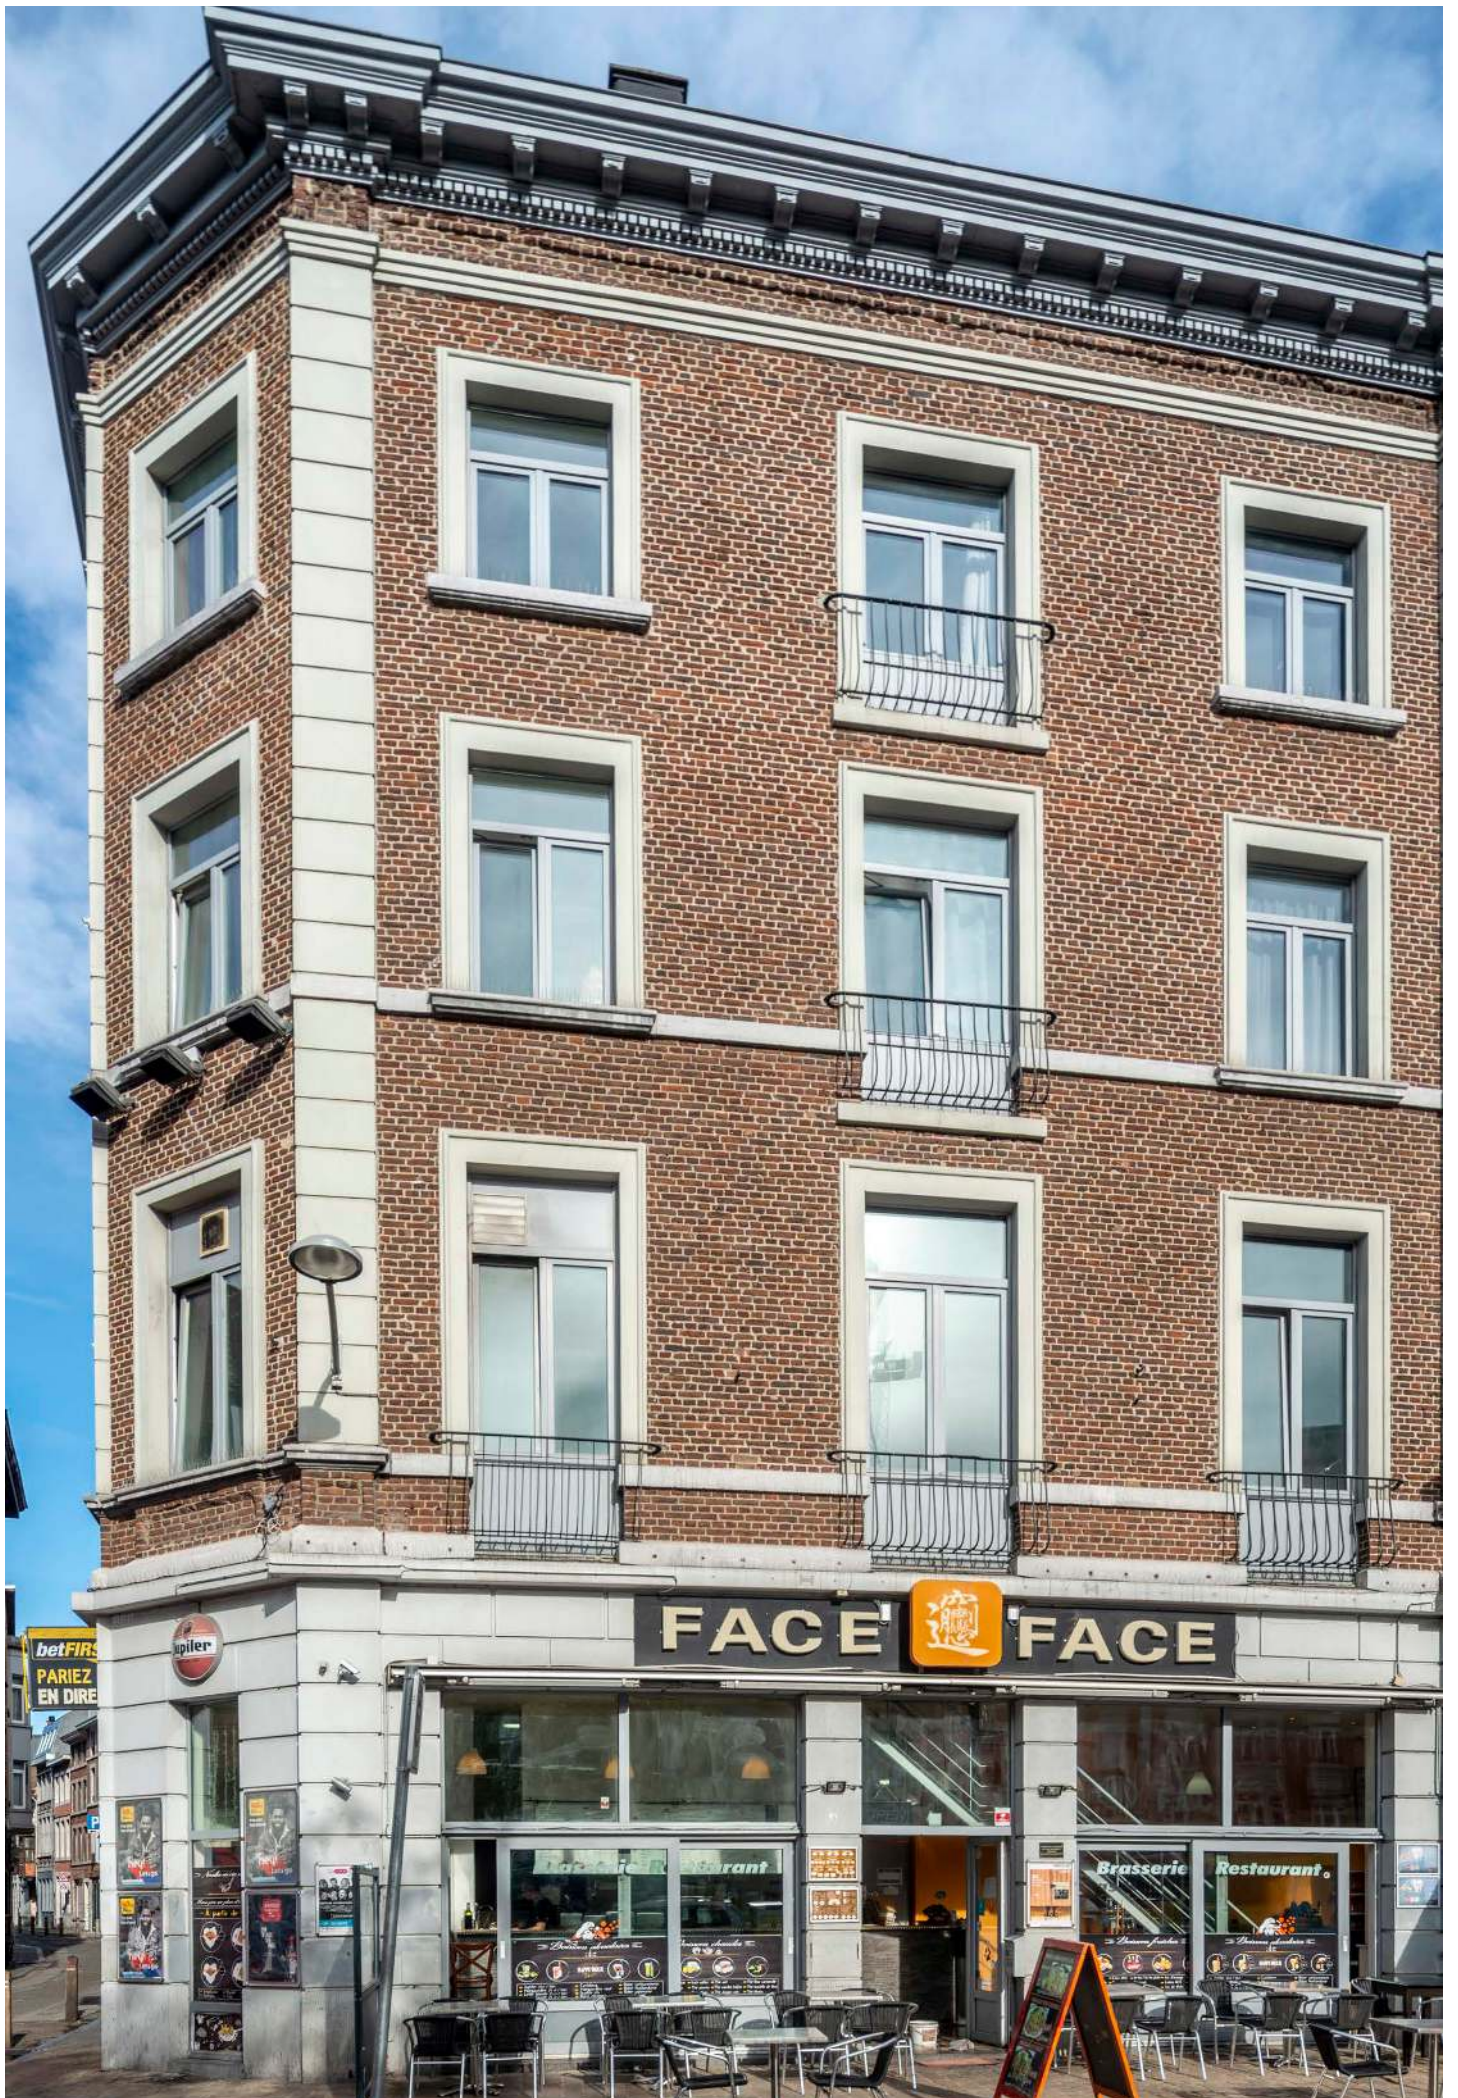

residence
moderne

8c

8b

8a

residence
moderne.

8c

8b

8a

integrale

RENOVATION DE FAÇADE

RENOVATION DE FAÇADE

FACE  FACE

Spilfer

betFIRS
PARIEZ
EN DIRE

Various posters and signs on the left side of the building, including one for 'Spilfer' and another for 'betFIRS'.

Brasserie Restaurant
Dinner drinks
Happy hours

Brasserie Restaurant
Dinner drinks
Happy hours

A black sign with white text, likely a menu or promotional sign, standing on the sidewalk.

hel.be

Haute Ecole de la Ville de Liège