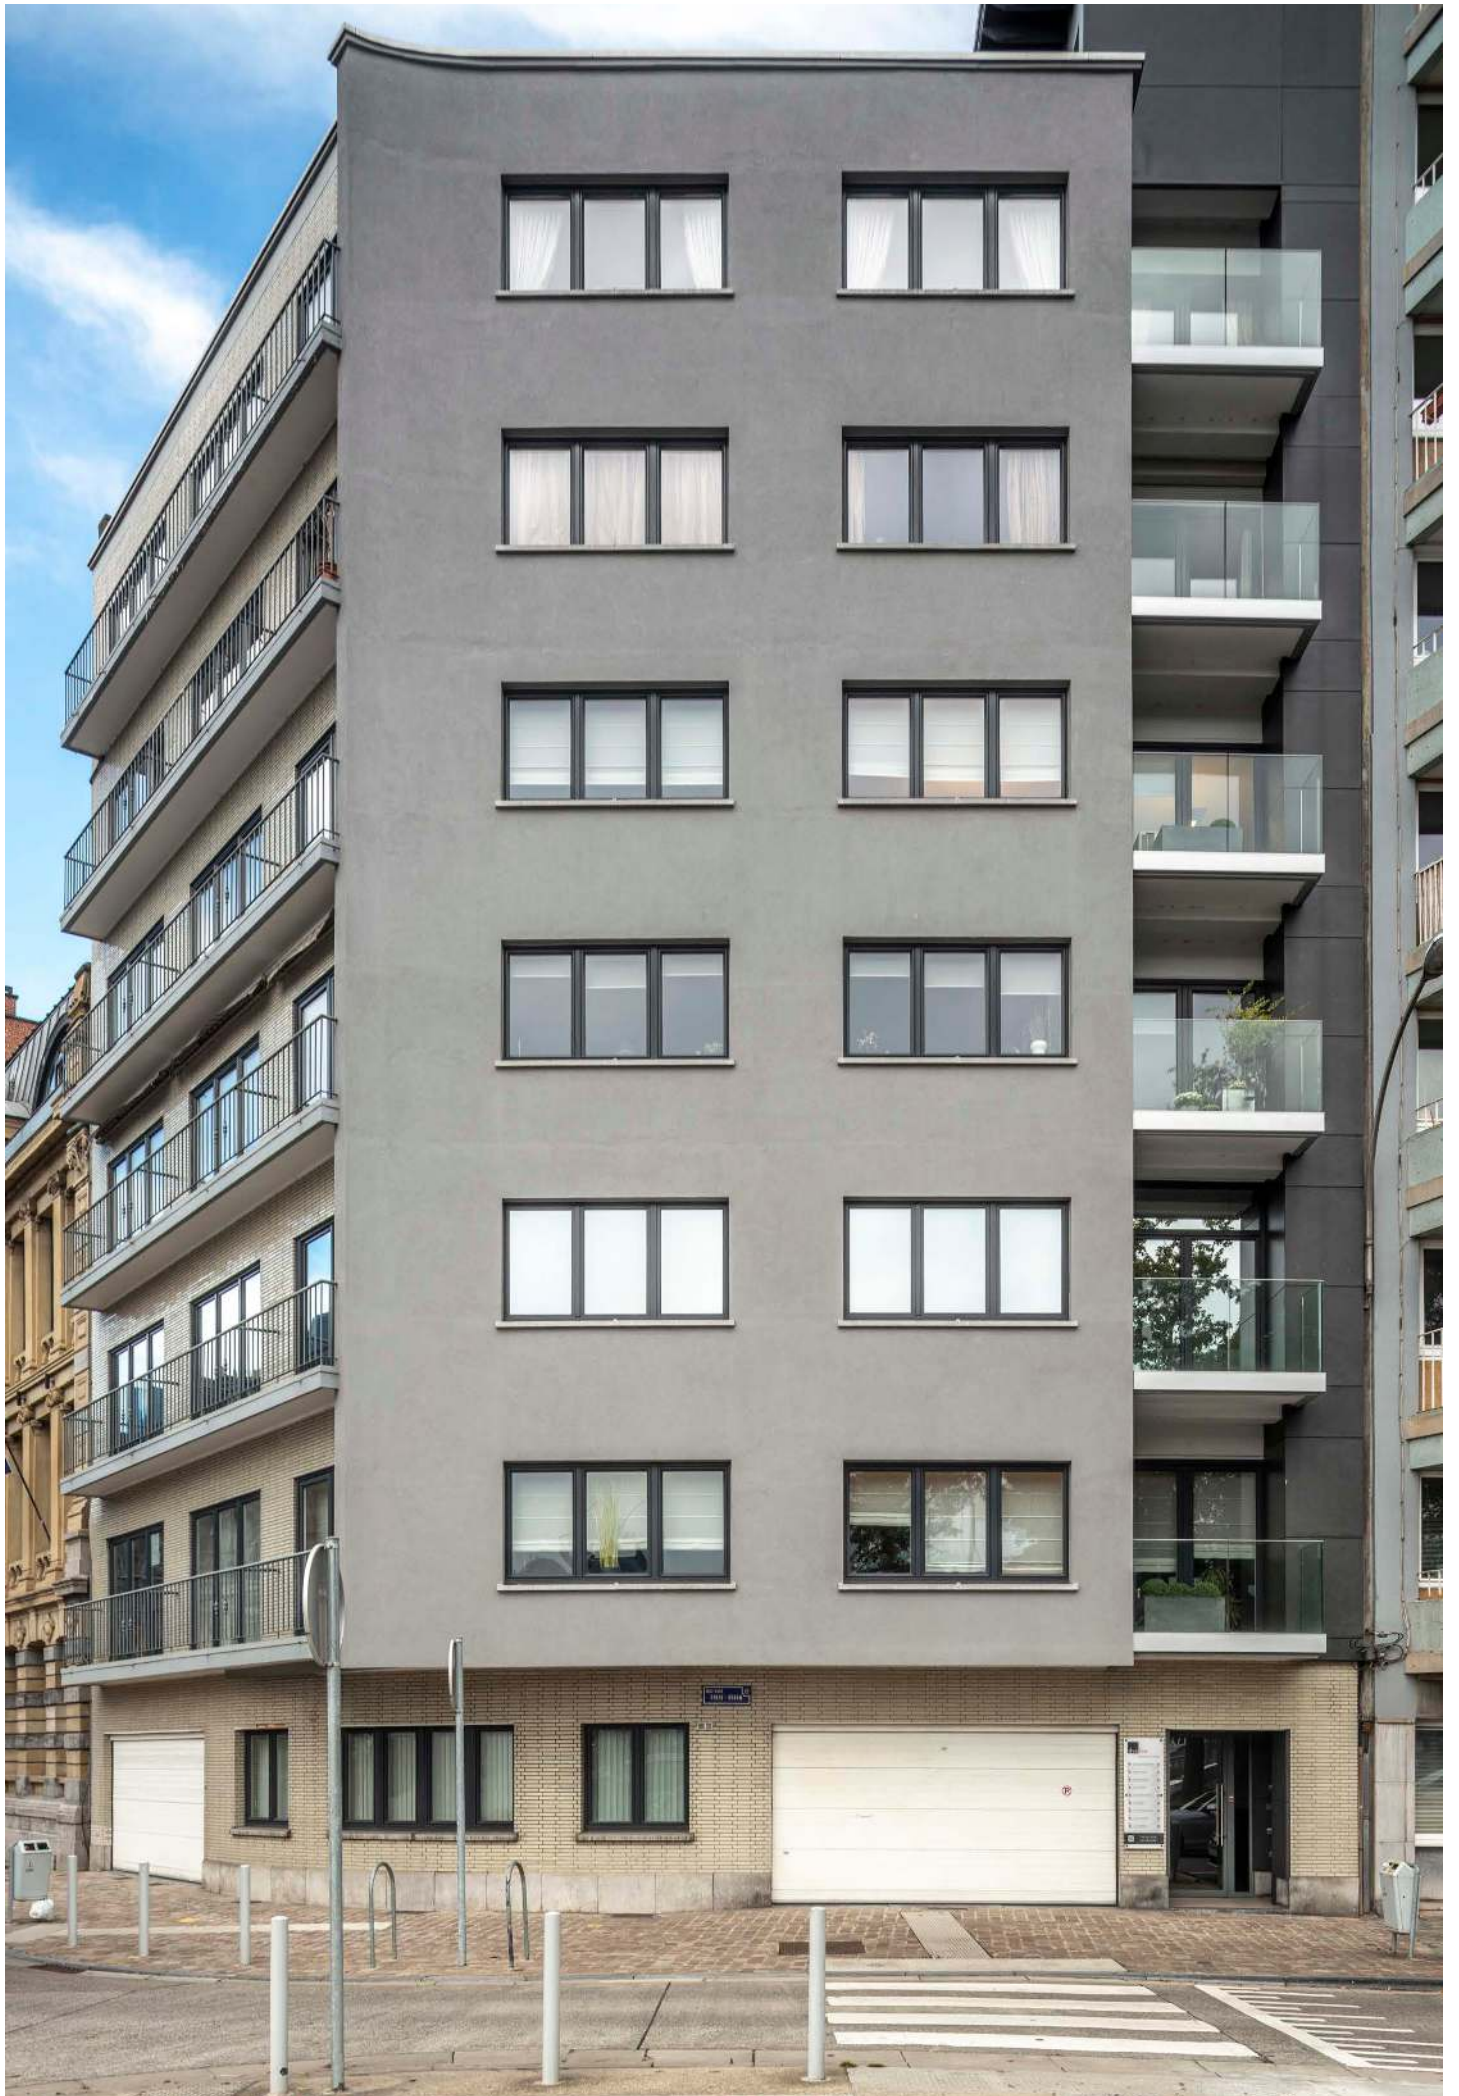

residence
moderne

8c

8b

8a

residence
moderne.

8c

8b

8a

integrale

RENOVATION DE FAÇADE

RENOVATION DE FAÇADE

FACE  FACE

Spilfer

betFIRS
PARIEZ
EN DIRE

Various posters and signs on the left side of the building, including one for 'Spilfer' and another for 'betFIRS'.

Brasserie Restaurant
Dinner drinks
Happy hours

Brasserie Restaurant
Dinner drinks
Happy hours

A black sign with white text, likely a menu or promotional sign, standing on the sidewalk.

hel.be

Haute Ecole de la Ville de Liège