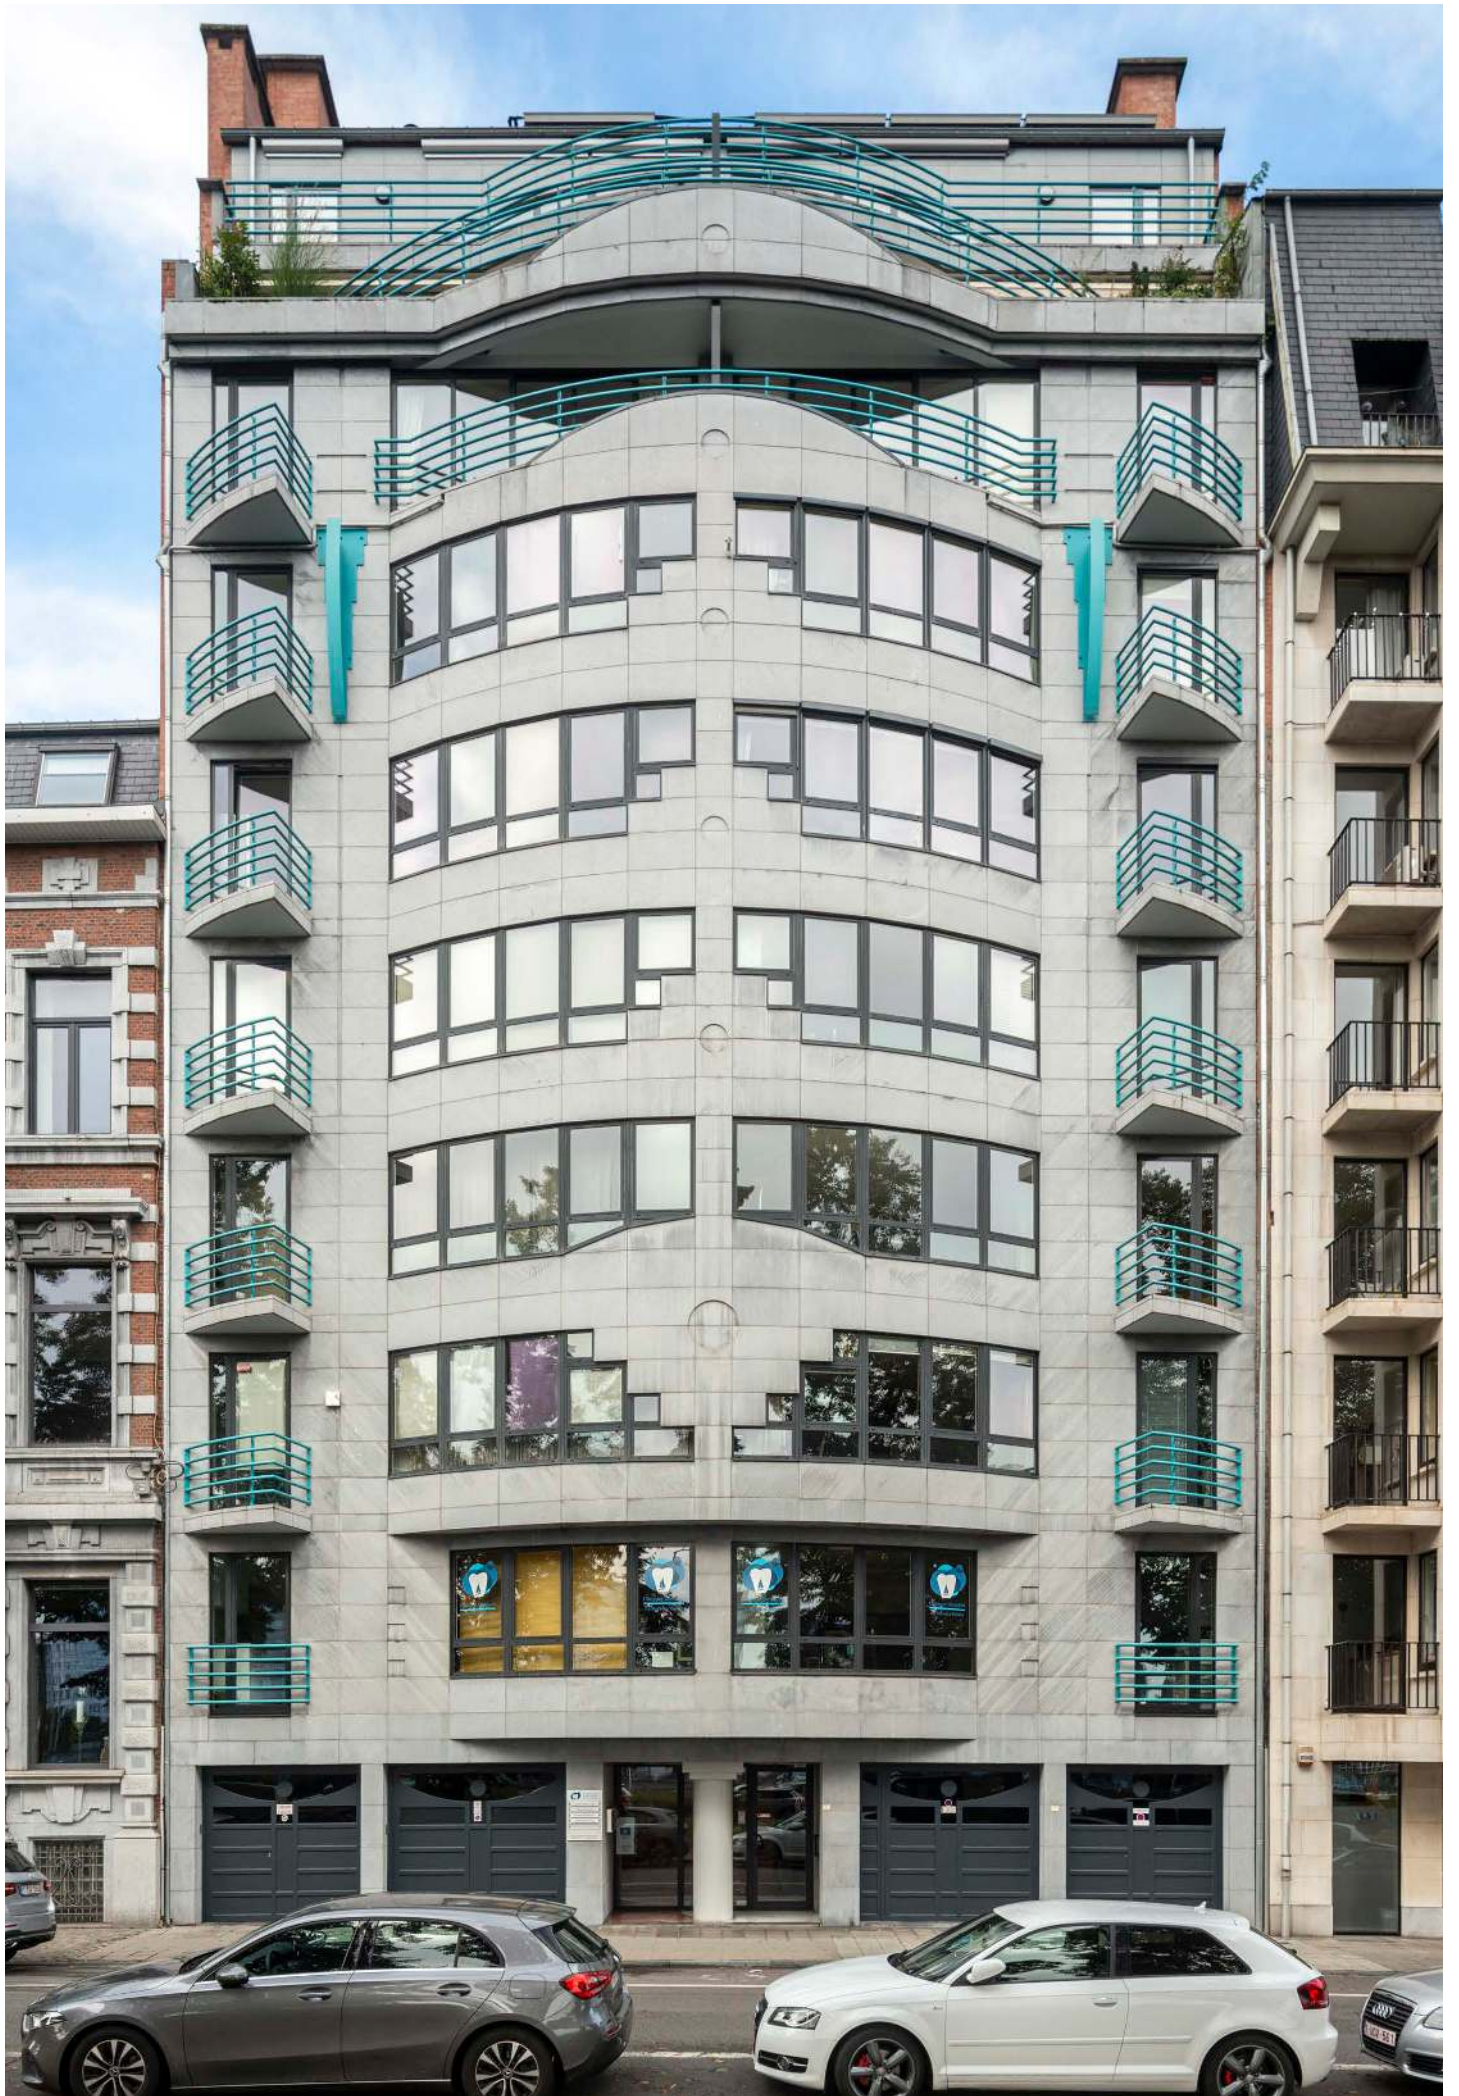

residence
moderne

8c

8b

8a

residence
moderne.

8c

8b

8a

integrale

RENOVATION DE FAÇADE

RENOVATION DE FAÇADE

FACE  FACE

Spilfer

betFIRS
PARIEZ
EN DIRE

Various posters and signs on the left side of the building, including one for 'Spilfer' and another for 'betFIRS'.

Brasserie Restaurant
Dinner drinks
Happy hours

Brasserie Restaurant
Dinner drinks
Happy hours

A black sign with white text, likely a menu or promotional sign, standing on the sidewalk.

hel.be

Haute Ecole de la Ville de Liège