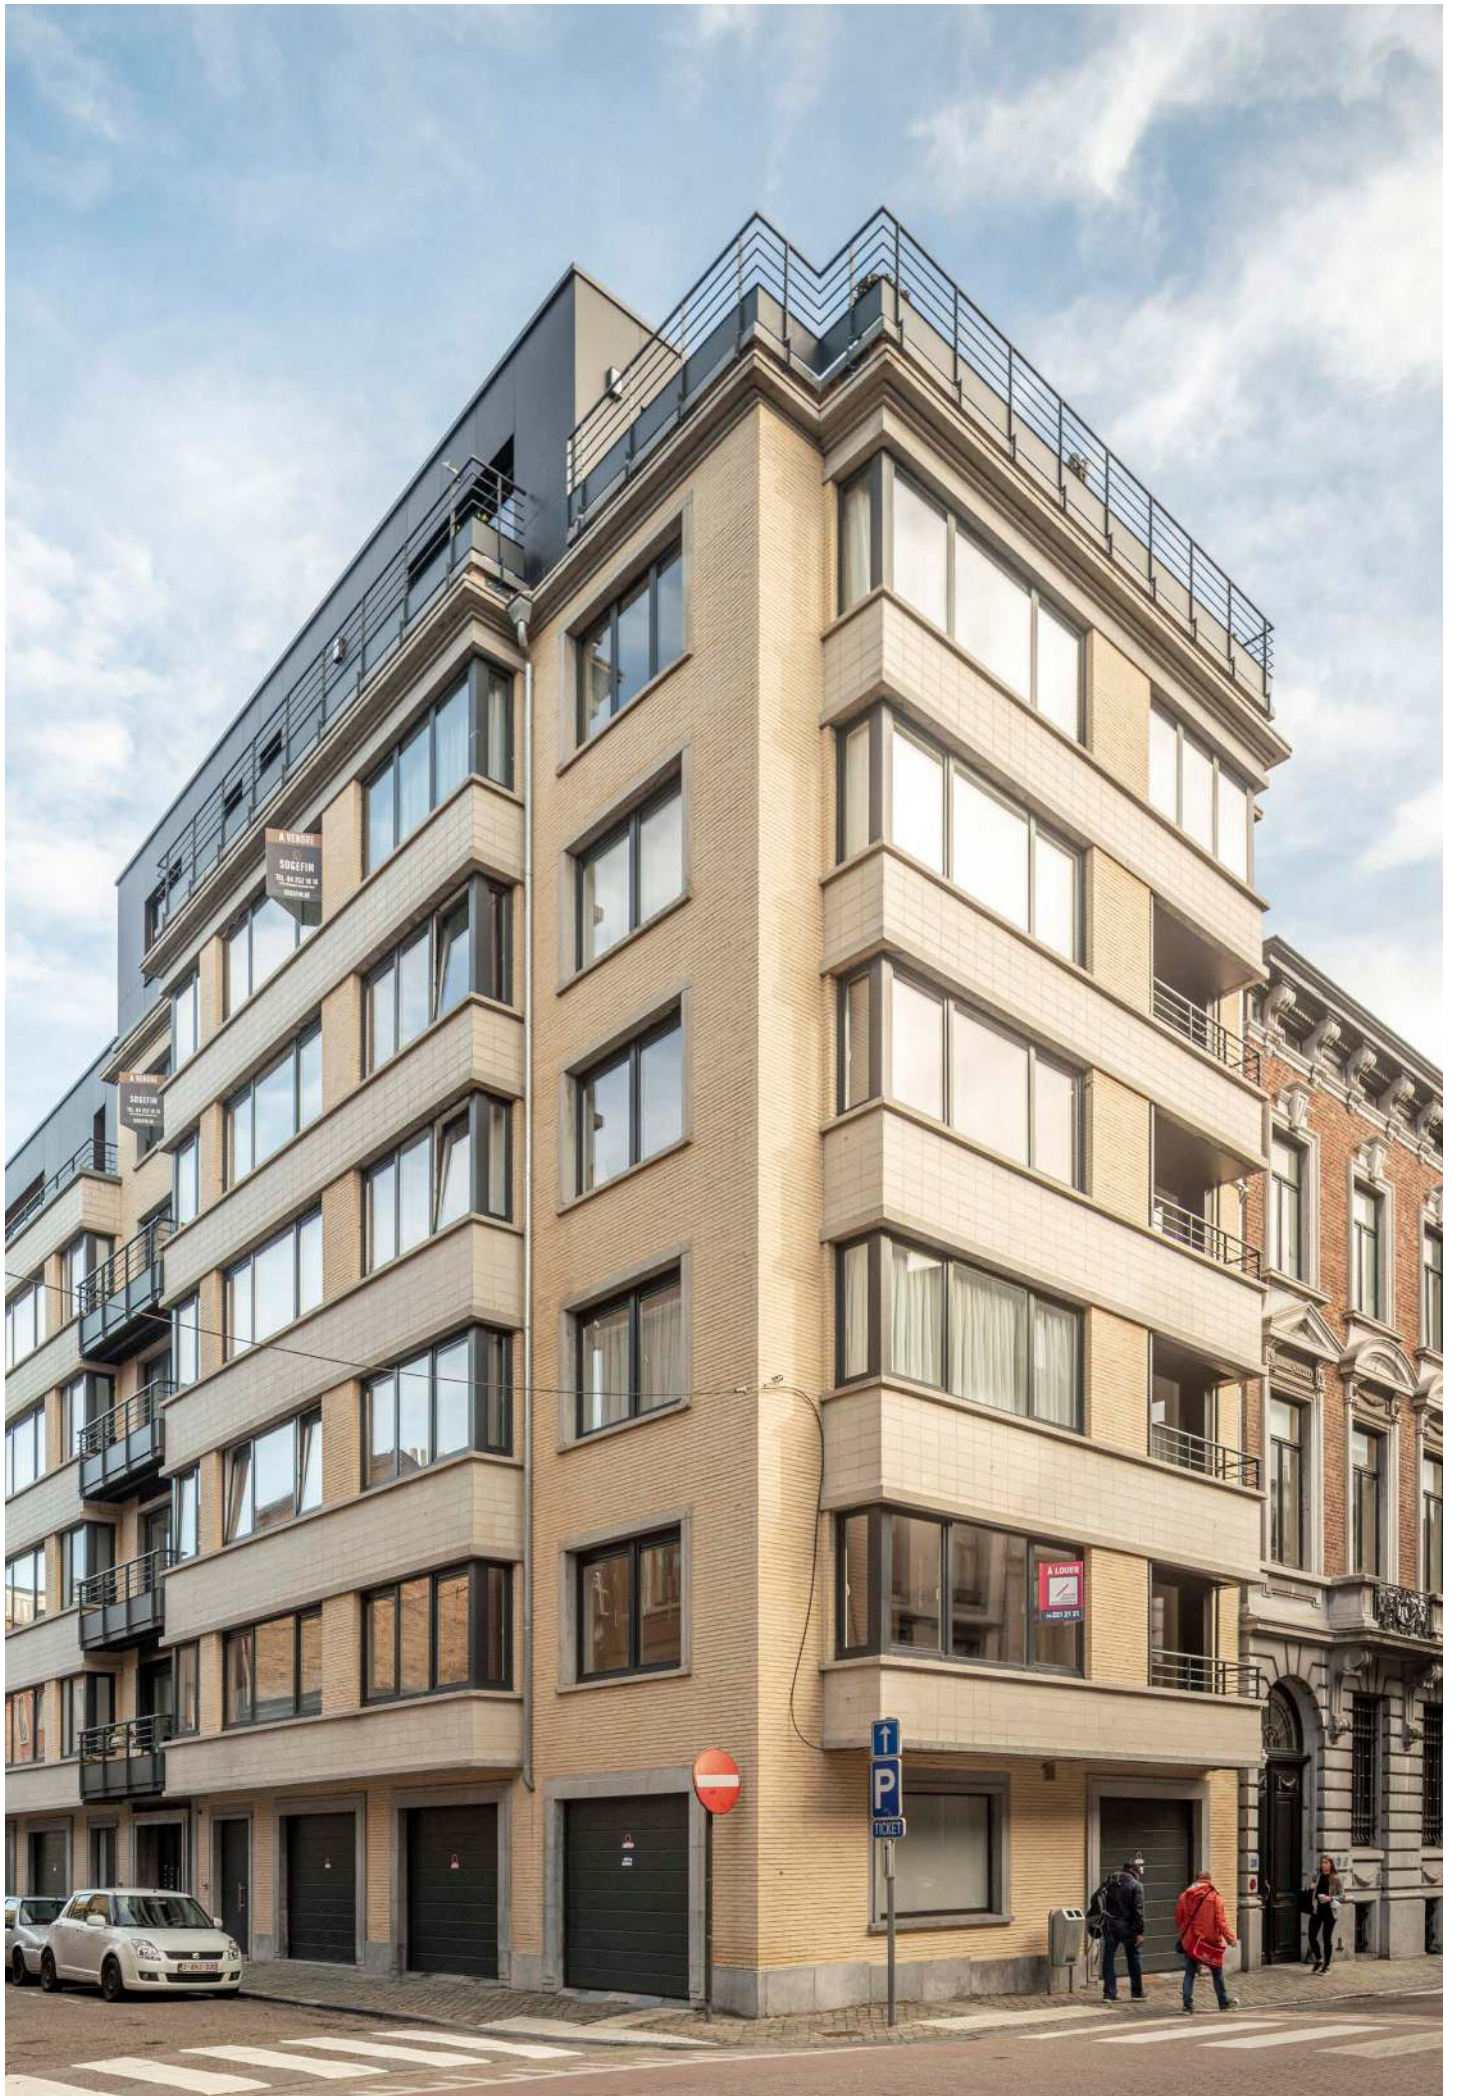

residence
moderne

8c

8b

8a

residence
moderne.

8c

8b

8a

integrale

RENOVATION DE FAÇADE

RENOVATION DE FAÇADE

FACE  FACE

Spilfer

betFIRS
PARIEZ
EN DIRE

Various posters and signs on the left side of the building, including one for 'Spilfer' and another for 'betFIRS'.

Brasserie Restaurant
Dinner drinks
Happy hours

Brasserie Restaurant
Dinner drinks
Happy hours

A black sign with white text, likely a menu or promotional sign, standing on the sidewalk.

hel.be

Haute Ecole de la Ville de Liège